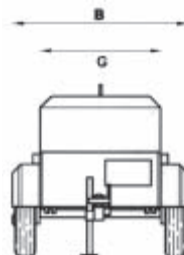

Sound level data						
Fully compliant to outdoor noise directive 2000/14/EC (2006)	LWa	97	98	98	98	98

Tyres					
Tyre size	155R13	155R13	155R13	155R13	165R13
Number of wheels	2	2	2	2	2

Dimensions (With running gear)					
Length (fixed height) - mm (A)	2451	2923	2923	2972	3320
Length min-max (adjustable height) - mm (A)	2767	3229 ~ 3357	3229 ~ 3357	3413 ~ 3577	3410 ~ 3730
Width - mm (B)	1185	1390	1390	1390	1520
Height - mm (C)	1154	1235	1235	1333	1465
Ground clearance - mm (D)	230	250	250	250	250
Weight (net) fixed/adjustable - kg	430	575 / 590	595 / 610	650 / 700	825 / 875
Unbraked running gear - deduct (kg) fix/adj. - Generator option - add (kg)					
Weight (working) fixed/adjustable - kg	445	615 / 630	635 / 650	685 / 735	860 / 910
Unbraked running gear - deduct (kg) fix/adj. - Generator option - add (kg)					

Dimensions (On shipping skid)					
Length - mm (E)	1620	1610	1610	1790	2000
Width - mm (G)	780	940	940	940	1070
Height - mm (F)	900	1070	1070	970	990
Weight (net) - kg	385	495	515	535	715
Weight (working) - kg	400	535	555	570	750

Unbraked running gear - deduct (kg) fix/adj.	25	35/30	35/30	NA	NA
Generator option - add (kg)	NA	45	45	45	45

Tool guide				
7/20	7/26E	7/31E	7/41	7/51
OR	OR	OR	OR	OR