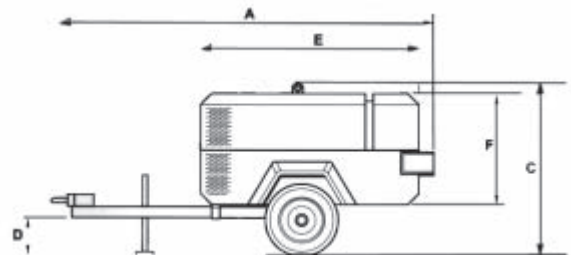

Sound level data						
Fully compliant to outdoor noise directive 2000/14/EC (2006)	LWa	97	98	98	98	98

Tyres					
Tyre size	155R13	155R13	155R13	155R13	165R13
Number of wheels	2	2	2	2	2

Dimensions (With running gear)					
Length (fixed height) - mm (A)	2451	2923	2923	2972	3320
Length min-max (adjustable height) - mm (A)	2767	3229 ~ 3357	3229 ~ 3357	3413 ~ 3577	3410 ~ 3730
Width - mm (B)	1185	1390	1390	1390	1520
Height - mm (C)	1154	1235	1235	1333	1465
Ground clearance - mm (D)	230	250	250	250	250
Weight (net) fixed/adjustable - kg	430	575 / 590	595 / 610	650 / 700	825 / 875
Unbraked running gear - deduct (kg) fix/adj. - Generator option - add (kg)					
Weight (working) fixed/adjustable - kg	445	615 / 630	635 / 650	685 / 735	860 / 910
Unbraked running gear - deduct (kg) fix/adj. - Generator option - add (kg)					

Dimensions (On shipping skid)					
Length - mm (E)	1620	1610	1610	1790	2000
Width - mm (G)	780	940	940	940	1070
Height - mm (F)	900	1070	1070	970	990
Weight (net) - kg	385	495	515	535	715
Weight (working) - kg	400	535	555	570	750

Unbraked running gear - deduct (kg) fix/adj.	25	35/30	35/30	NA	NA
Generator option - add (kg)	NA	45	45	45	45

Tool guide				
7/20	7/26E	7/31E	7/41	7/51
OR	OR	OR	OR	OR