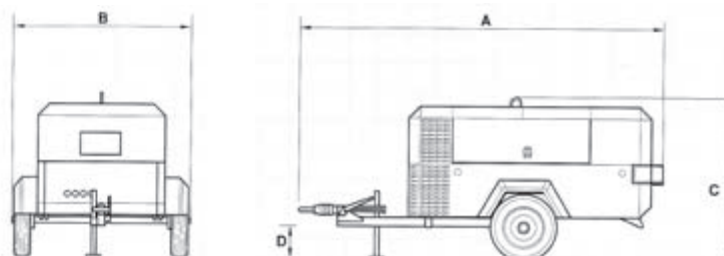

* Or 215/75 R16

www.doosanportablepower.com

DOOSAN Doosan Infracore
Portable Power

Product improvement is a continuous goal at Doosan Infracore Portable Power. Specifications and design are subject to change without notice or obligation. All dimensions in mm.